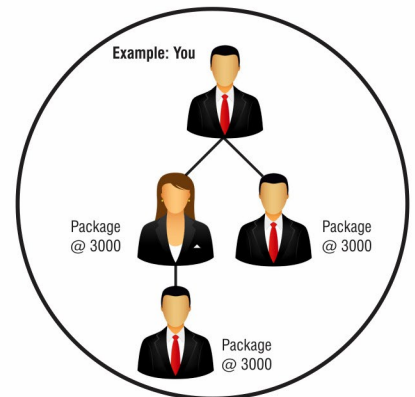

Income Highlights

➔ **Mega Sales Matching Bonus (MSB)**

₹ 1000 MSB is provided on every matching sales of Wellness Package. A maximum of ₹ 5000 per sales closing can be earned as MSB.

**Eligibility:** For the first matching bonus their must be sales of packages on either 2:1 or 1:2 ratio then after the matching bonus shall be given on 1:1 ratio.

➔ **Carry-Forward Sales**

All unmatched sales will be carried forward to give you Mega Sales Matching Bonus in next sales closing.

➔ **Sales Closing / Payouts**

- (I) **Three times a day:** as per the above mention chart.
- (II) **Payout:** Daily through NEFT / IMPS.